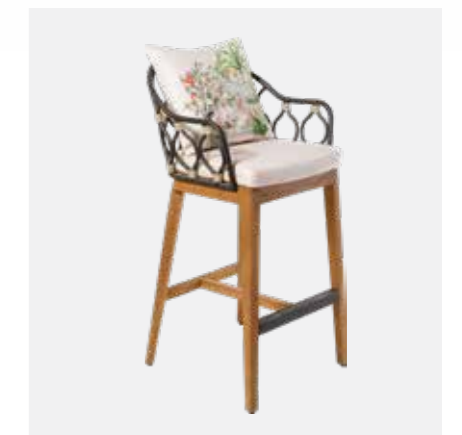

WAVE COLLECTION

Description

WAVE Sofa

Material: Aluminum Powder Coated, Synthetic Rope, Brass Color
Size: L178 x W89 x H78 cm

WAVE Dining Chair

Material: Aluminum Powder Coated, Synthetic Rope, Natural Teak Wood
Size: L65 x W65 x H84 cm

WAVE Daybed

Material: Aluminum Powder Coated, Synthetic Rope, Brass Color
Size: DIA 180 x H75 cm

WAVE Single Seater

Material: Aluminum Powder Coated, Synthetic Rope, Brass Color
Size: L79 x W89 x H78 cm

WAVE Oval Lounge

Material: Aluminum Powder Coated, Synthetic Rope, Brass Color
Size: L113 x W96 x H92cm

WAVE Double Swing

Material: Aluminum Powder Coated, Synthetic Rope, Brass Color
Size: L175 x W128 x H179 cm

WAVE Middle Table

Material: Aluminum Powder Coated, Brass Color
Size: L120 x W80 x H35 cm

WAVE Barstool

Material: Aluminum Powder Coated, Synthetic Rope, Natural Teak Wood
Size: L58 x W55 x H112 cm

WAVE Swing

Material: Aluminum Powder Coated, Synthetic Rope, Brass Color
Size: L150 x W120 x H220 cm