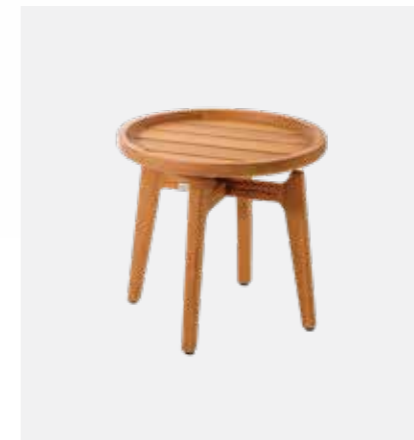

VALLON COLLECTION