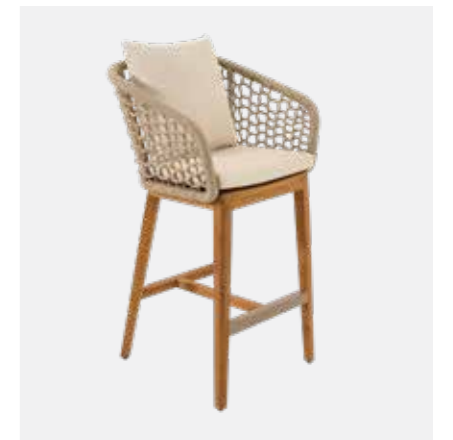

SAHARA COLLECTION